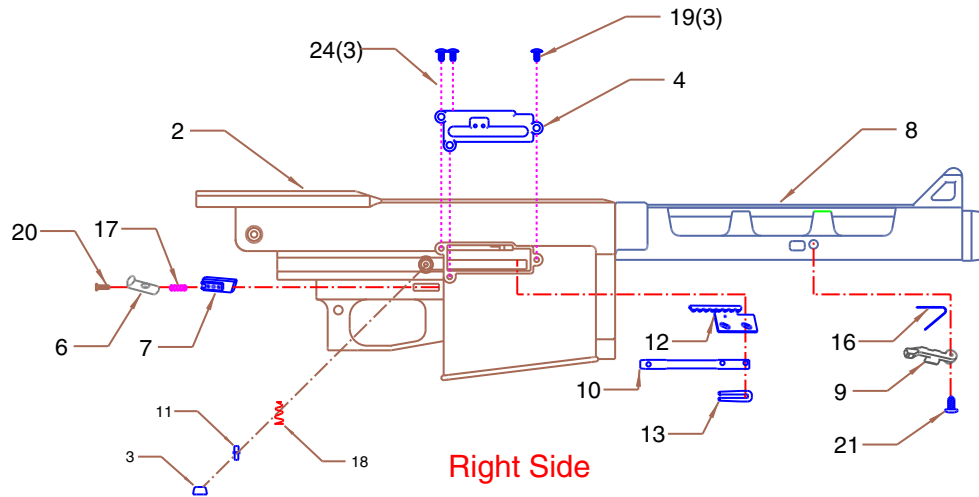

AVAILABLE VERSION

Part No.: TS1100T85
 Description: TACTICAL RECEIVER FOR AT85
 Features: 3-Position Tactical Selector
 Magazine Reversal Lock-out
 De-Coupling Port

Item	Component	Description	Qty Required
1	TS1005	RED DOT	1
2	TS1101	RECEIVER	1
3	**TS1101-3	BUTTON COVER	1
4	TS1102	GUIDE PLATE	1
5	**TS1105-3	SELECTOR 3 POSITION	1
—	(TS1105-T)	SELECTOR, TACTICAL	—
6	TS1106	CLIP RELEASE OUTER	1
7	TS1107	CLIP RELEASE INNER	1
8	TS1108	FOREND	1
9	TS1109	LOADER LATCH	1
10	TS1114	COG PULL	1
11	**TS1117	COUPLING BUTTON	1
12	TS1120	COG	1
13	TS1121	COG CLIP	1
14	TS1130	CHROME STEEL BALL	1
15	TS1150	SELECTOR SPRING	1
16	TS1151	LATCH SPRING	1
17	TS1152	CLIP RELEASE SPRING	1
18	**TS1154	BUTTON SPRING	1
19	TS1180	SIDE COVER SCREW	3
—	(TS1180)	MAGAZINE REVERSAL LOCK-OUT	1
20	TS1181	CLIP RELEASE SCREW	1
21	TS1182	LOADER LATCH SCREW	1
22	TS1190	SELECTOR SHAFT	1
23	TS1191	SELECTOR RETAINER PIN	1
24	TS1863	CYCLE SPOOL DAMPENER	3

() Available on TS1100T85 only.
 ** Available on TS1100 only.

Right Side

Left Side