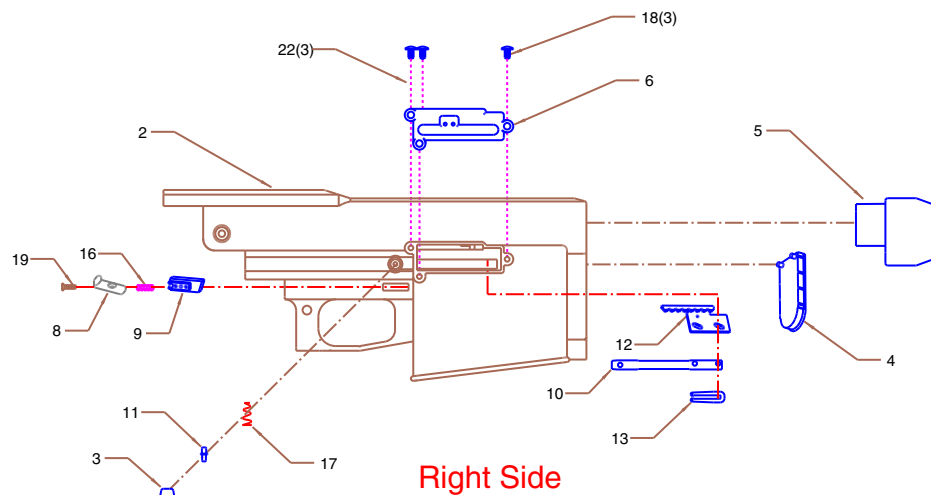

AVAILABLE VERSION

Part No.: TS1100ST
 Description: RECEIVER, SHORT TACTICAL
 Features: 3-Position Tactical Selector
 Magazine Reversal Lock-Out
 De-Coupling Port

Part No.:		TS1100S	
Description:		RECEIVER, SHORT VERSION	
Item	Component	Description	Qty Required
1	TS1005	RED DOT	1
2	TS1101	RECEIVER	1
3	**TS1101-3	BUTTON COVER	1
4	TS1101-4	RECEIVER PLATE	1
5	TS1101-5	BARREL ADAPTOR	1
6	TS1102	GUIDE PLATE	1
7	**TS1105-3	SELECTOR 3 POSITION	1
—	(TS1105-T)	SELECTOR, TACTICAL	1
8	TS1106	CLIP RELEASE OUTER	1
9	TS1107	CLIP RELEASE INNER	1
10	TS1114	COG PULL	1
11	**TS1117	COUPLING BUTTON	1
12	TS1120	COG	1
13	TS1121	COG CLIP	1
14	TS1130	CHROME STEEL BALL	1
15	TS1150	SELECTOR SPRING	1
16	TS1152	CLIP RELEASE SPRING	1
17	**TS1154	BUTTON SPRING	1
18	TS1180	SIDE COVER SCREW	3
—	(TS1180)	MAGAZINE REVERSAL LOCK-OUT	1
19	TS1181	CLIP RELEASE SCREW	1
20	TS1190	SELECTOR SHAFT	1
21	TS1191	SELECTOR RETAINER PIN	1
22	TS1863	CYCLE SPOOL DAMPENER	3

() Available on TS1100ST only.
 ** Available on TS1100S only.