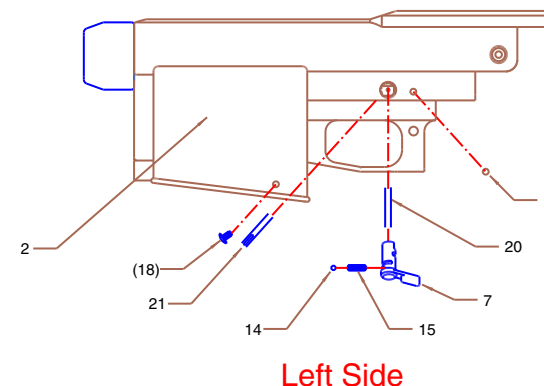

AVAILABLE VERSION

Part No.: TS1100ST
 Description: RECEIVER, SHORT TACTICAL
 Features: 3-Position Tactical Selector
 Magazine Reversal Lock-Out
 De-Coupling Port

Part No.:		TS1100S	
Description:		RECEIVER, SHORT VERSION	
Item	Component	Description	Qty Required
1	TS1005	RED DOT	1
2	TS1101	RECEIVER	1
3	**TS1101-3	BUTTON COVER	1
4	TS1101-4	RECEIVER PLATE	1
5	TS1101-5	BARREL ADAPTOR	1
6	TS1102	GUIDE PLATE	1
7	**TS1105-3	SELECTOR 3 POSITION	1
—	(TS1105-T)	SELECTOR, TACTICAL	1
8	TS1106	CLIP RELEASE OUTER	1
9	TS1107	CLIP RELEASE INNER	1
10	TS1114	COG PULL	1
11	**TS1117	COUPLING BUTTON	1
12	TS1120	COG	1
13	TS1121	COG CLIP	1
14	TS1130	CHROME STEEL BALL	1
15	TS1150	SELECTOR SPRING	1
16	TS1152	CLIP RELEASE SPRING	1
17	**TS1154	BUTTON SPRING	1
18	TS1180	SIDE COVER SCREW	3
—	(TS1180)	MAGAZINE REVERSAL LOCK-OUT	1
19	TS1181	CLIP RELEASE SCREW	1
20	TS1190	SELECTOR SHAFT	1
21	TS1191	SELECTOR RETAINER PIN	1
22	TS1863	CYCLE SPOOL DAMPENER	3

() Available on TS1100ST only.
 ** Available on TS1100S only.