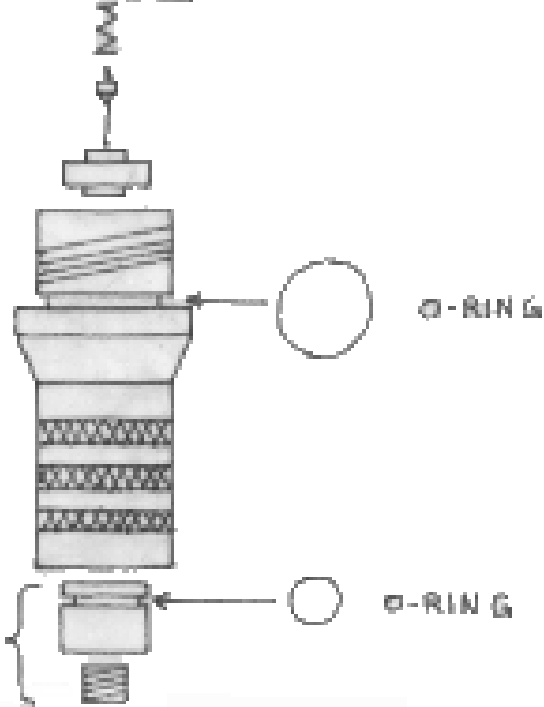

PRESSURE GAUGE
BURST DISC

COMES OUT AS 1 UNIT

AIR AMERICA BLACK ICE REGULATOR