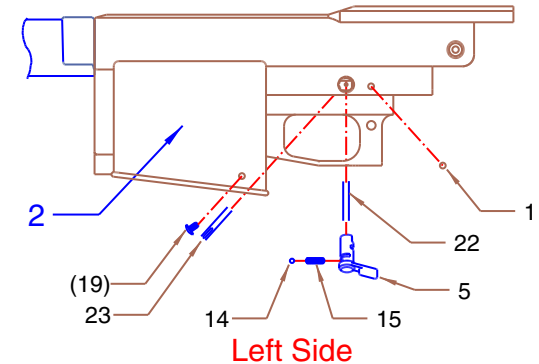

AVAILABLE VERSION

Part No.: TS1100T85
 Description: TACTICAL RECEIVER FOR AT85
 Features: 3-Position Tactical Selector
 Magazine Reversal Lock-out
 De-Coupling Port

Item	Component	Description	Qty Required
1	TS1005	RED DOT	1
2	TS1101	RECEIVER	1
3	**TS1101-3	BUTTON COVER	1
4	TS1102	GUIDE PLATE	1
5	**TS1105-3	SELECTOR 3 POSITION	1
—	(TS1105-T)	SELECTOR, TACTICAL	—
6	TS1106	CLIP RELEASE OUTER	1
7	TS1107	CLIP RELEASE INNER	1
8	TS1108	FOREND	1
9	TS1109	LOADER LATCH	1
10	TS1114	COG PULL	1
11	**TS1117	COUPLING BUTTON	1
12	TS1120	COG	1
13	TS1121	COG CLIP	1
14	TS1130	CHROME STEEL BALL	1
15	TS1150	SELECTOR SPRING	1
16	TS1151	LATCH SPRING	1
17	TS1152	CLIP RELEASE SPRING	1
18	**TS1154	BUTTON SPRING	1
19	TS1180	SIDE COVER SCREW	3
—	(TS1180)	MAGAZINE REVERSAL LOCK-OUT	1
20	TS1181	CLIP RELEASE SCREW	1
21	TS1182	LOADER LATCH SCREW	1
22	TS1190	SELECTOR SHAFT	1
23	TS1191	SELECTOR RETAINER PIN	1
24	TS1863	CYCLE SPOOL DAMPENER	3

() Available on TS1100T85 only.
 ** Available on TS1100 only.

Right Side

Left Side