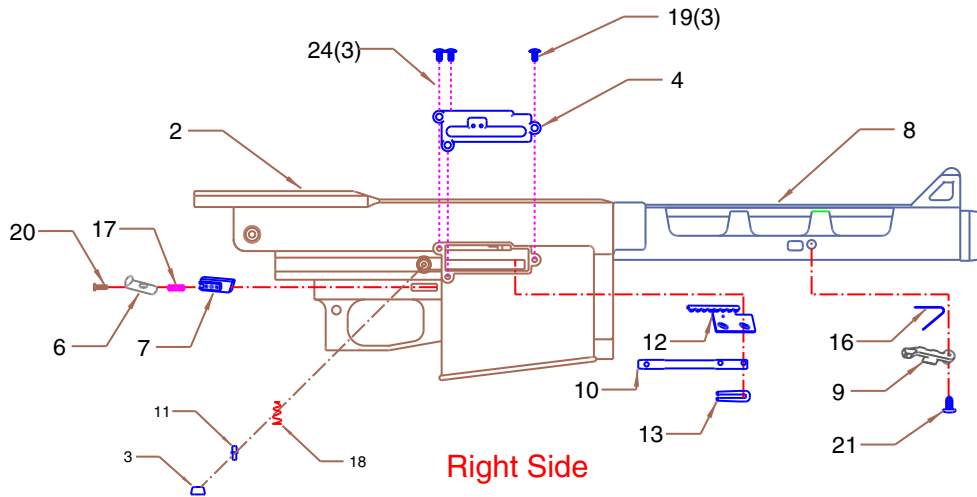

AVAILABLE VERSION

Part No.: TS1100T85
 Description: TACTICAL RECEIVER FOR AT85
 Features: 3-Position Tactical Selector
 Magazine Reversal Lock-out
 De-Coupling Port

Item	Component	Description	Qty Required
1	TS1005	RED DOT	1
2	TS1101	RECEIVER	1
3	**TS1101-3	BUTTON COVER	1
4	TS1102	GUIDE PLATE	1
5	**TS1105-3	SELECTOR 3 POSITION	1
—	(TS1105-T)	SELECTOR, TACTICAL	—
6	TS1106	CLIP RELEASE OUTER	1
7	TS1107	CLIP RELEASE INNER	1
8	TS1108	FOREND	1
9	TS1109	LOADER LATCH	1
10	TS1114	COG PULL	1
11	**TS1117	COUPLING BUTTON	1
12	TS1120	COG	1
13	TS1121	COG CLIP	1
14	TS1130	CHROME STEEL BALL	1
15	TS1150	SELECTOR SPRING	1
16	TS1151	LATCH SPRING	1
17	TS1152	CLIP RELEASE SPRING	1
18	**TS1154	BUTTON SPRING	1
19	TS1180	SIDE COVER SCREW	3
—	(TS1180)	MAGAZINE REVERSAL LOCK-OUT	1
20	TS1181	CLIP RELEASE SCREW	1
21	TS1182	LOADER LATCH SCREW	1
22	TS1190	SELECTOR SHAFT	1
23	TS1191	SELECTOR RETAINER PIN	1
24	TS1863	CYCLE SPOOL DAMPENER	3

() Available on TS1100T85 only.
 ** Available on TS1100 only.

Right Side

Left Side