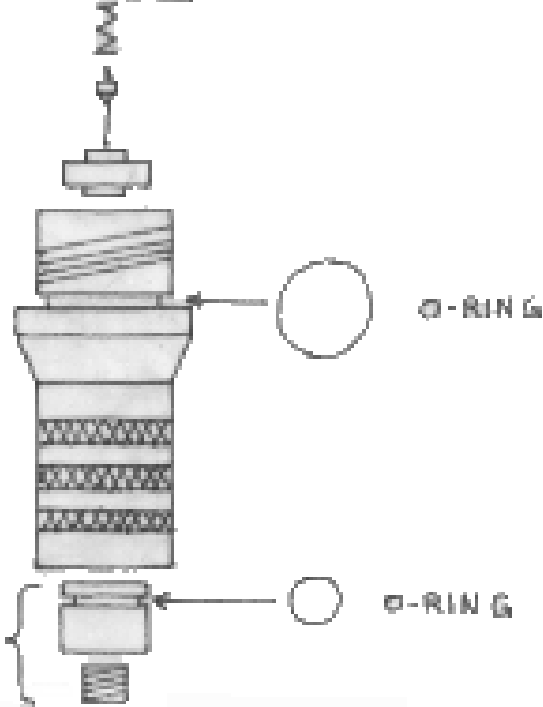

PRESSURE GAUGE
BURST DISC

COMES OUT AS 1 UNIT

AIR AMERICA BLACK ICE REGULATOR