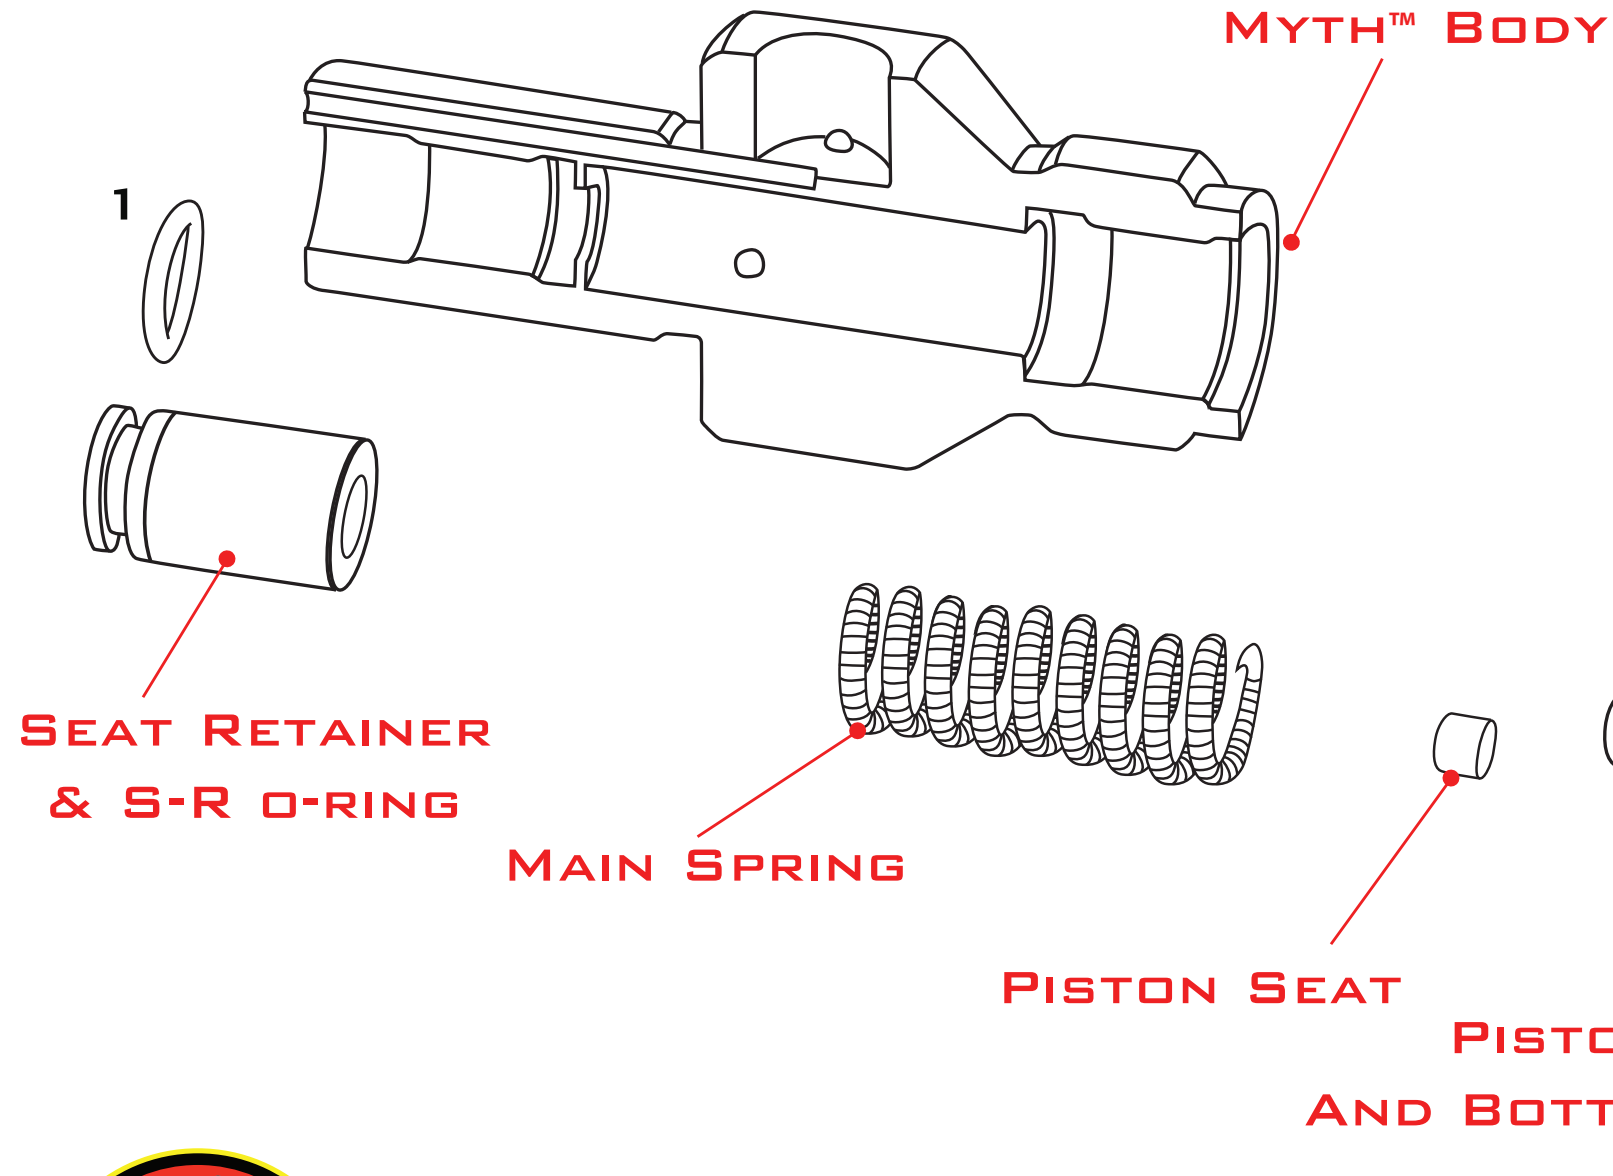

MYTH™

PAINTBALL REGULATOR

PARTS DIAGRAM

GUERRILLA AIR™

O-RING LEGEND

1. SEAT RETAINER O-RING 2. BOTTOM PISTON O-RING 3. TOP PISTON O-RING
4. POPPIT O-RING 5. FLANGE INNER O-RING 6. BOTTLE O-RING