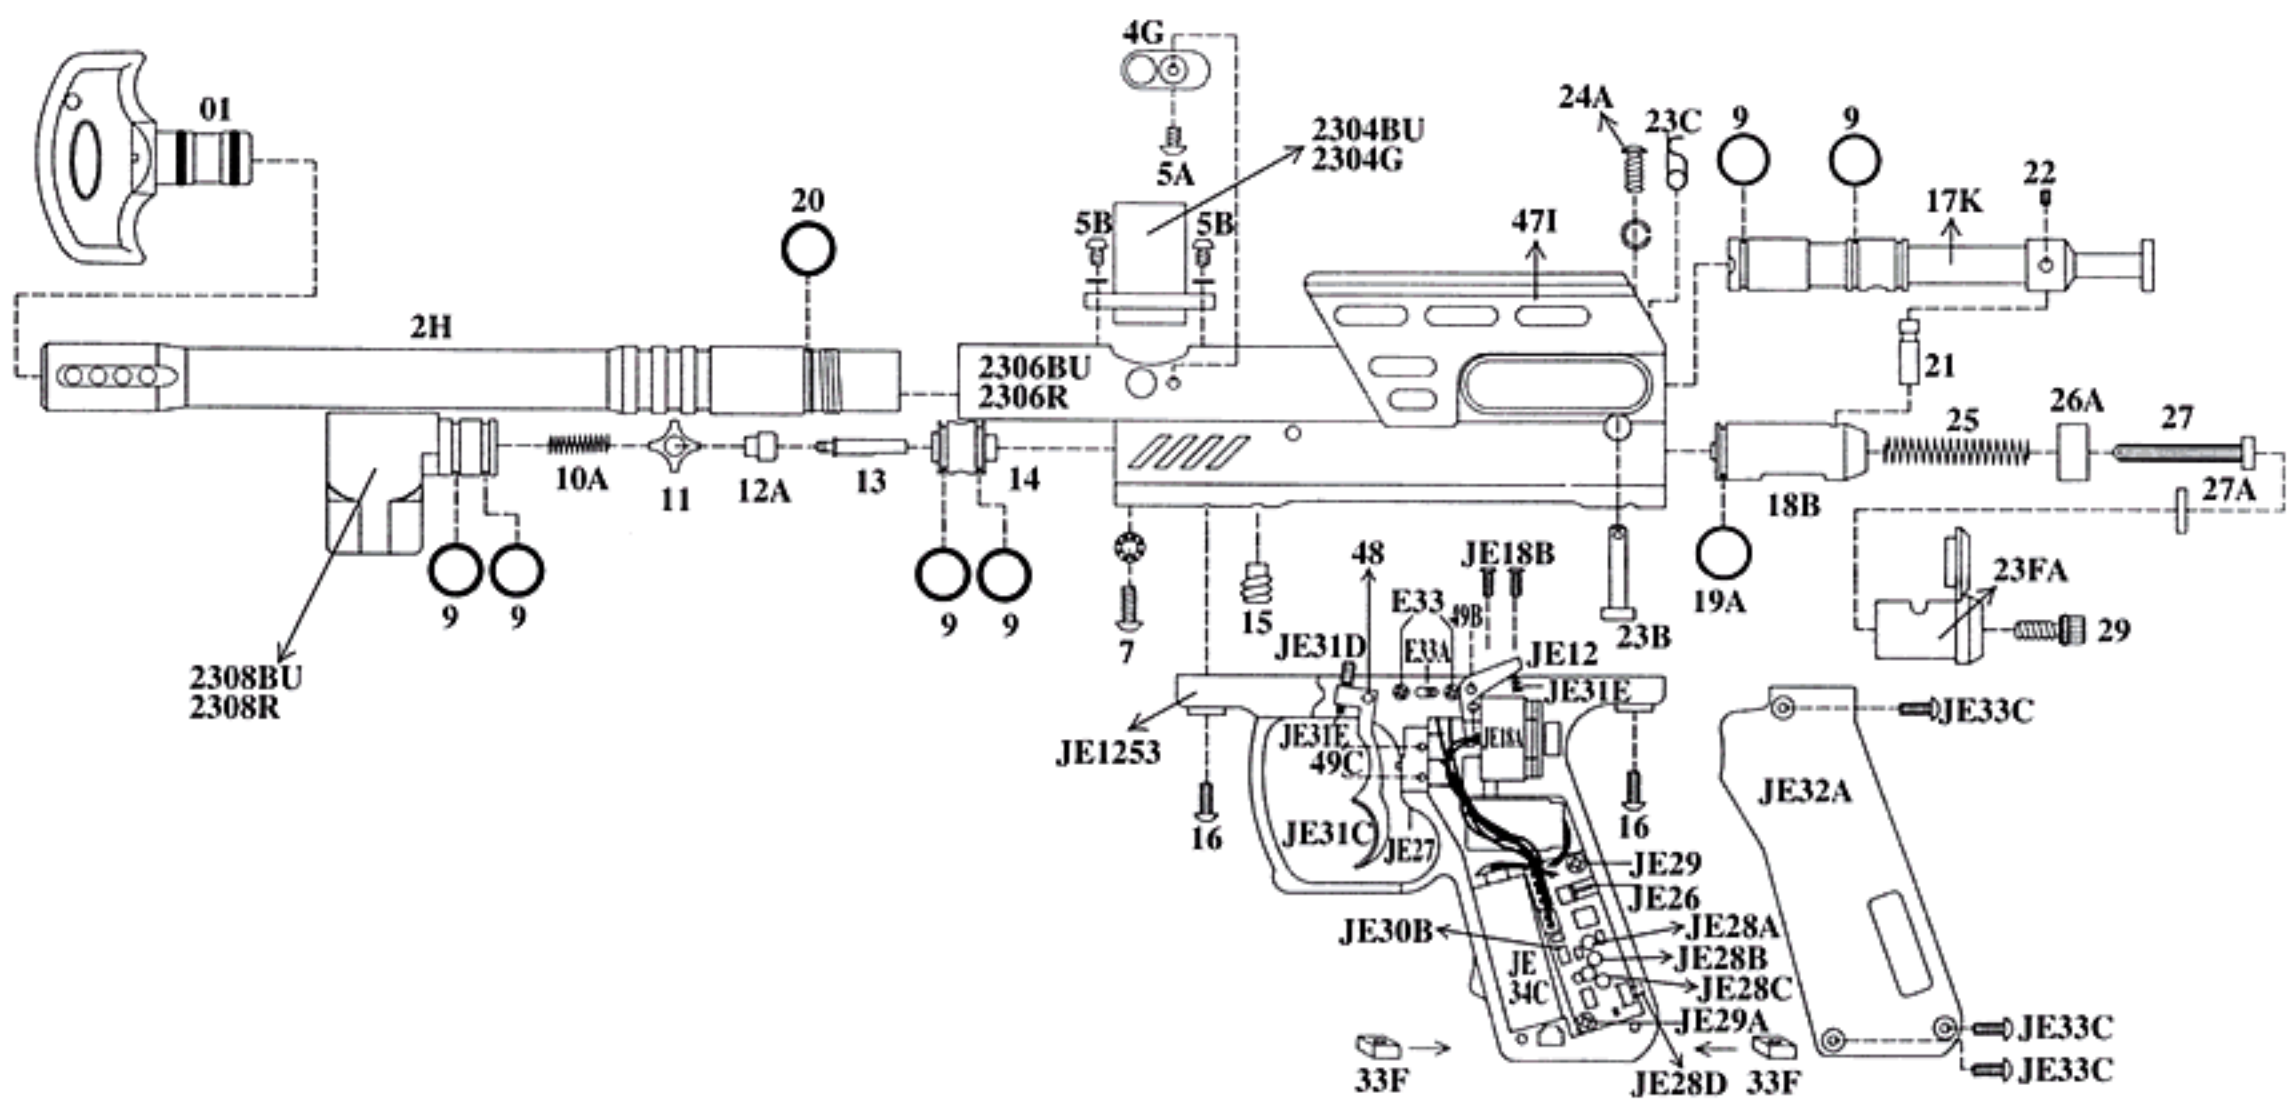

Spyder Esprit

ITEM #	NAME OF PART(S)	ITEM #	NAME OF PART(S)
01	Spyder Barrel Plug	29	Adjust Screw (Silver)
2H	Esprit 9 1/2" Barrel (Silver)	41K	Esprit Spare Parts Kit
04G	Detent Cover	47I	Esprit Sight Rail (Silver)
05A	M4 x 6 Screw (Silver)	48	Trigger Roll Pin (Large)
05B	M4 x 8 Screw (Black)	E40	Straight Elbow -2 3/4" (Clear)
07	M5 x 14 Screw w/ Washer	JE28	Circuit Board (I.P.I)
09	O-Ring #015 80D	JE28A	Low Battery Indicator
10A	Valve Spring	JE28B	R.O.F Indicator
11	Cup Seal Guide	JE28C	Mode Indicator
12	Cup Seal	JE28D	Tack Switch
13	Valve Pin	JE30B	Lock Switch
14	Valve Body	JE1253	Esprit Trigger Frame (Black)
15	Valve Body Screw	JE31D	Trigger Adjust Screw
16	Trigger Frame Screw w/Washer (M5X12)	JE31E	Trigger Spring
17K	Esprit Venturi Cocking Bolt	JE31C	Trigger
19A	Striker O-Ring	E33A	ON/OFF Switch
20	Barrel O-Ring (Black)	E33	ON/OFF Screw (M2X6)
21	Bolt Pin	JE27	Touch Switch
2304BU	Esprit Direct Feed (Blue)	JE12	Seal
2304R	Esprit Direct Feed (Red)	JE18B	Coil Set Screw (1/8")
2306BU	Esprit Receiver (Blue)	JE31E	Sear Spring
2306R	Esprit Receiver (Red)	JE18A	Coil Set
2308BU	Esprit Vertical Adapter (Blue)	JE29	Circuit Board Screw
2308R	Esprit Vertical Adapter (Red)	JE26	Charge Pin
23FA	Striker Plug (Silver)	JE34C	Rechargeable Battery (Not Included)
22	Bolt Screw	JE30B	Lock Switch
23B	Quick Disconnect Pin	JE32A	Grip Cover
23C	Disconnect Pin Lock	JE33C	Grip Cover Screw
24A	Sight Rail Screw w/ Washer (M4X12)	49B	Secondary Roll Pin
25	Striker Spring	49C	Touch Switch Roll Pin
26A	Striker Buffer	JE18A	Striker Bolt
27	Striker Spring Guide	19A	Striker Bolt O-Ring
27A	Flat Disc	33F	Nut Screw Insert
29B	Lock Screw		