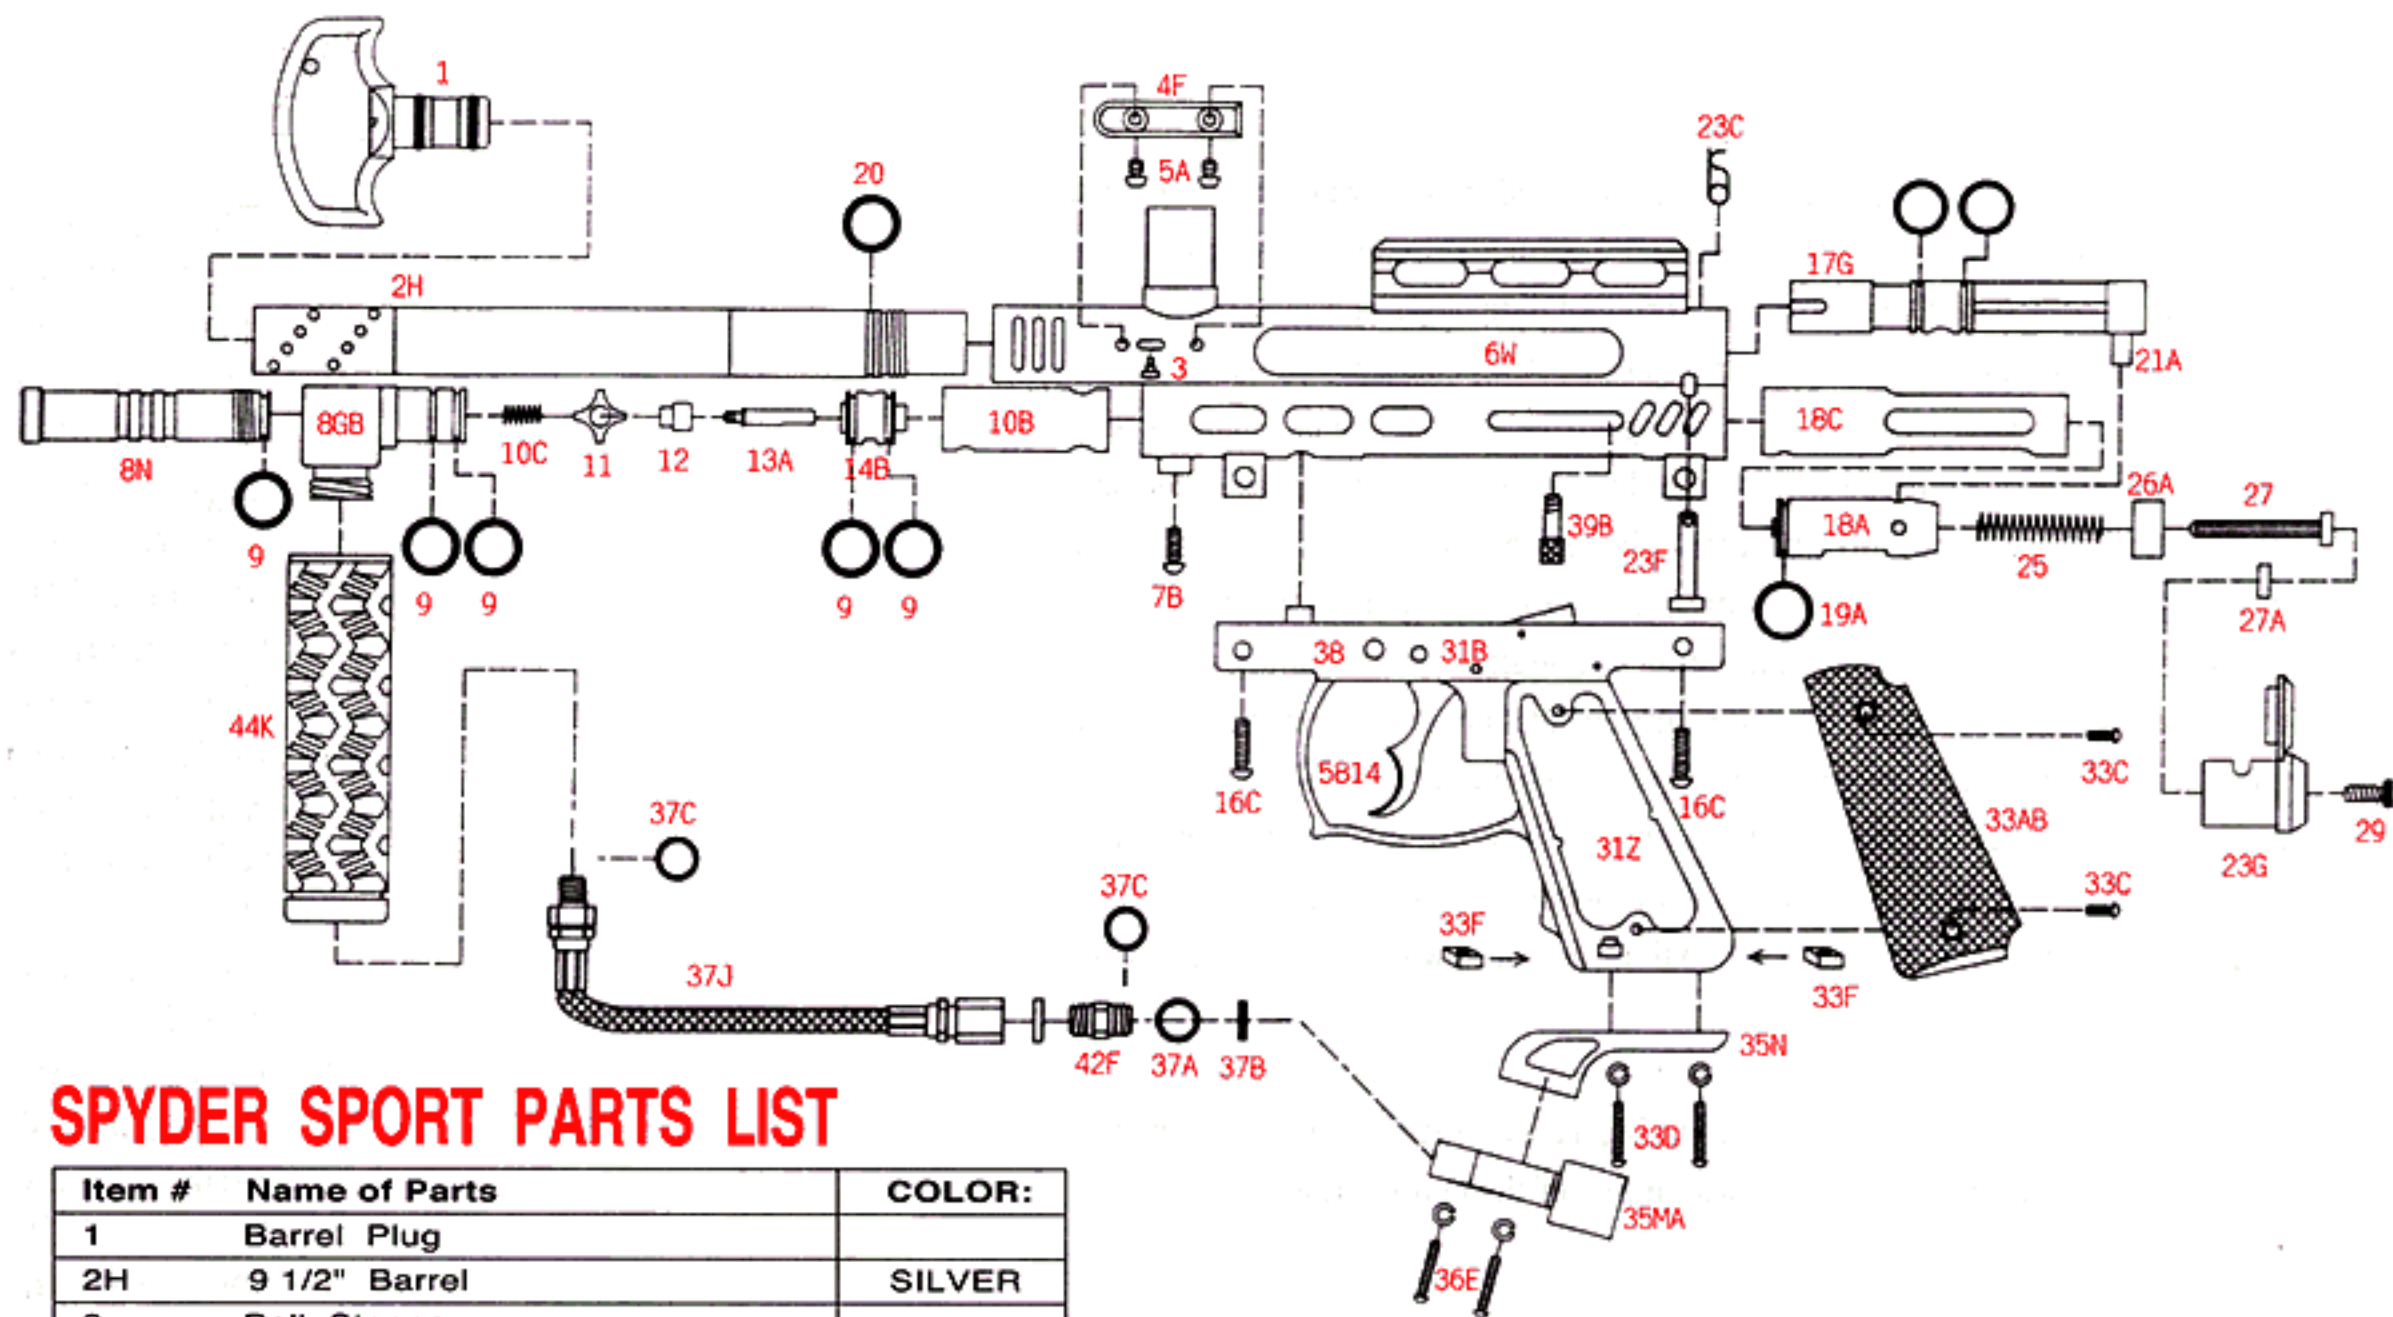

## SPYDER SPORT PARTS LIST

Item #	Name of Parts	COLOR:
1	Barrel Plug	
2H	9 1/2" Barrel	SILVER
3	Ball Stopper	
4F	Detent Cover (SPORT)	BLACK
5A	M4X6 Screw	BLACK
6W	Spyder Sport Receiver (blue)	BLUE
6WA	Spyder Sport Receiver (purple)	PURPLE
6WB	Spyder Sport Receiver (green)	GREEN
7B	M5X16 Screw	BLACK
8N	Low Pressure Chamber	SILVER
08GB	Spyder Sport Vertical Adapter	BLUE
08GC	Spyder Sport Vertical Adapter	PURPLE
08GD	Spyder Sport Vertical Adapter	GREEN
9	O-ring #015 80D	

Item #	Name of Parts	COLOR:
10C	Valve Spring (SPORT)	
10B	Valve Chamber Sleeve	
11	Cup Seal Guide	
12	Cup Seal	
13A	Valve Pin (SPORT)	
14B	Valve Body (SPORT)	
16C	M5X20 Screw (trigger frame screw)	BLACK
17G	Venturi Bolt (SPORT)	
18A	Striker	
18C	Striker Sleeve	

Item #	Name of Parts	COLOR:
19A	Striker O-ring	
20	Barrel O-ring	
21A	Bolt Pin (SPORT)	
23C	Disconnect Pin Lock	
23F	Quick Disconnect T-Pin (SPORT)	
23G	Spyder Sport Striker/Bolt Plug	SILVER
25	Striker Spring Guide	
26A	Striker Buffer	
27	Striker Spring Guide	
27A	Flat Disc	
29	Adjust Screw	
31B*	Sear	
31E*	Sear Spring	
31F*	Trigger Spring	
31Z	Spyder Sport Double Trigger Frame (blue)	BLUE
31ZA	Spyder Sport Double Trigger Frame (purple)	PURPLE
31ZB	Spyder Sport Double Trigger Frame (green)	GREEN
33AB	45 Grip Cover	GRAY
33C	45 Grip Cover Screw	BLACK

33F	Nut Screw	
35MA	C/A Adapter (SPORT)	BLUE
35MB	C/A Adapter (SPORT)	PURPLE
35MC	C/A Adapter (SPORT)	GREEN
35N	Drop Forward (SPORT)	SILVER
36D	Drop Forward Grip Screw	BLACK
36E	5/32" X 7/8" Screw	BLACK
37A	O-ring # 009 80D	
37B	Filter	
37C	O-ring # 011 80D	
37J	Disconnect Hose (SPORT)	
38	Safety Button w/ ball bearing & spring	
39B	Striker Knob (SPORT)	
41A*	Spyder Sport Spare Parts Kit	
42F	M8XM8 Adapter	
44k	Rubber Fore Grip	BLACK
48*	Trigger Roll Pin	
49*	Sear Roll Pin	
49A*	Secondary Sear Roll Pin	
5814	Double Trigger (black)	